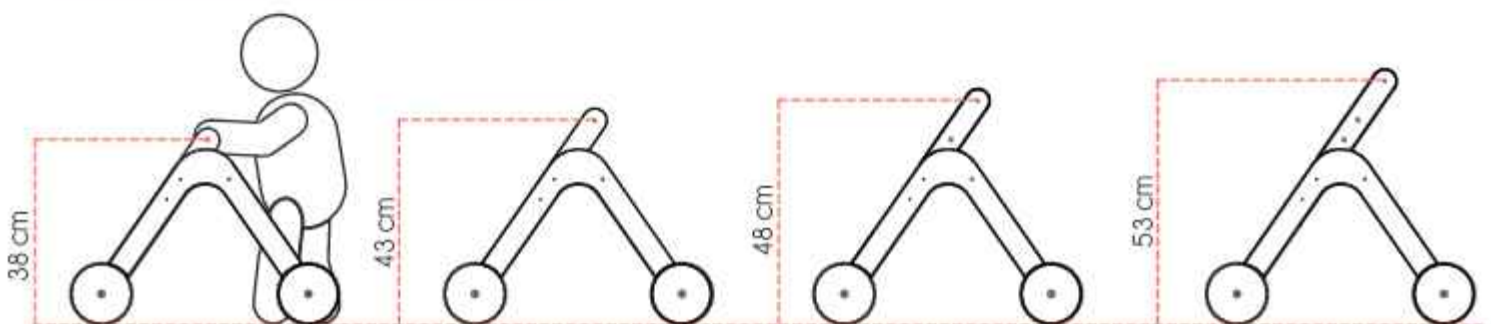

41x56x53cm 

41,5x38x6,5cm 

2,9 kg 

Transforms from
game table to
walker

adjustable
speed

adjustable height

4

Trio Stroller

Walker + Baby Stroller Toy

"Trio Stroller" is a walker and toy stroller. The speed adjustment on its wheels allows babies to take their first steps safely. In addition, thanks to the handle that can extend from 43 cm to 54 cm, the length of the product can be adjusted according to the height of the baby.

10m+

33x56x53 cm 

41,5x38x6,5cm 

2,25 kg 

toy storage

adjustable height

adjustable wheel speed

adjustable speed