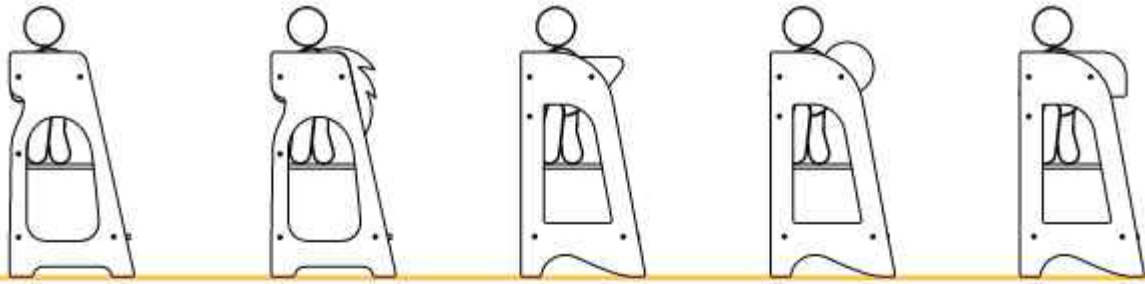

Felt

3 height options

%100 natural wood

variations