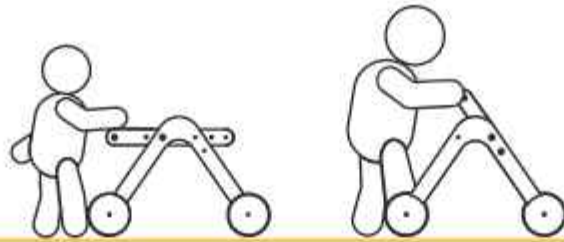

Transforms from
game table to
walker

adjustable
speed

adjustable height