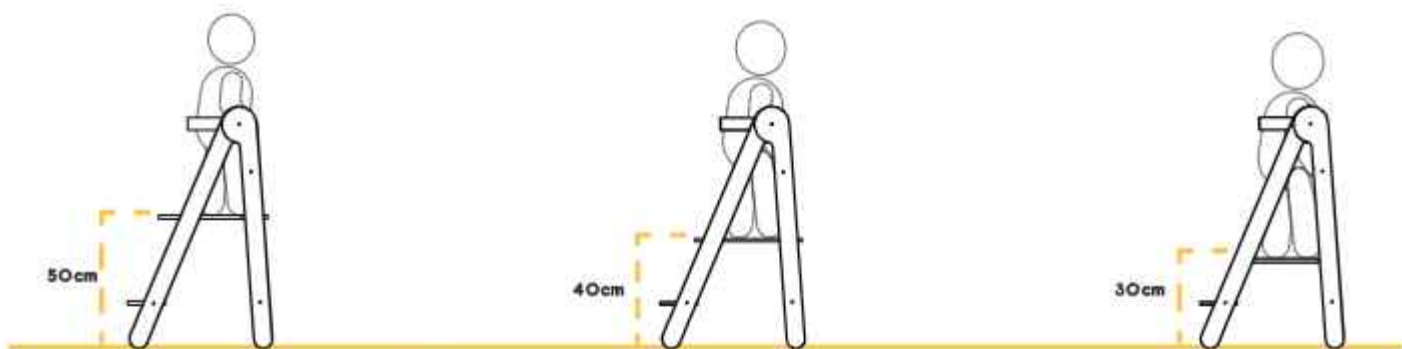

foldable body

adjustable height

variations