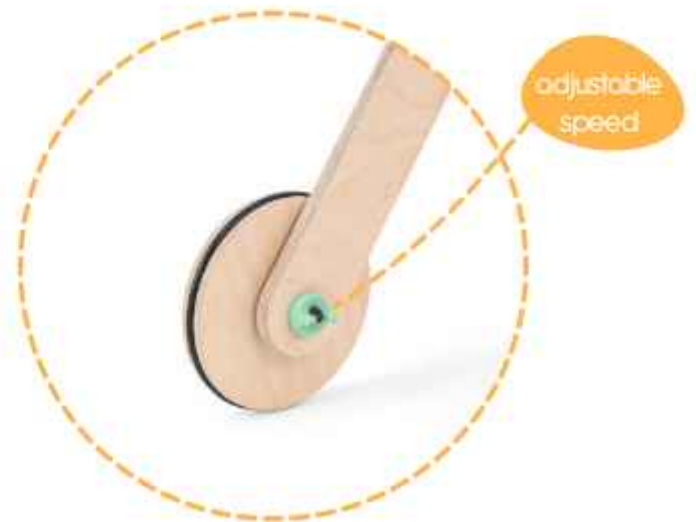

Walker + Baby Stroller Toy

"Trio Stroller" is a walker and toy stroller. The speed adjustment on its wheels allows babies to take their first steps safely. In addition, thanks to the handle that can extend from 43 cm to 54 cm, the length of the product can be adjusted according to the height of the baby.

adjustable height

4

Trio Shopper

Walker + Shopping Cart

10m+

"Trio ShoppingCart" is a walker and shopping cart. The speed adjustment on its wheels allows babies to take their first steps safely.

33x56x53cm 

41,5x38x6,5cm 

3 kg 

05 **TriBike**

Toddler Bike

TriBike is a toddler bike which allows children to develop their balance skills and leg muscles. Its main body, produced with laminated wood technique. It has a load carrying capacity of 30 KG. While driving thanks to the flexible main body it acts as a suspension and presents a comfortable ride. The height of the seat can be adjusted from 25 cm to 28 cm.